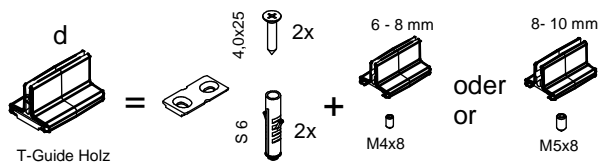

ALU 80 NEO

Wandmontage Wall mounting

Deckenmontage Ceiling mounting

- a  2x
- b  2x
- c  2x
- d  1x
- e  8x
- f  8x
- g  2x
- h  2x
- Optional  1x

	e 	g 	h 
1650 mm	4x	4x	4x
2000 mm	5x	5x	5x
2500 mm	6x	6x	6x
3000 mm	7x	7x	7x