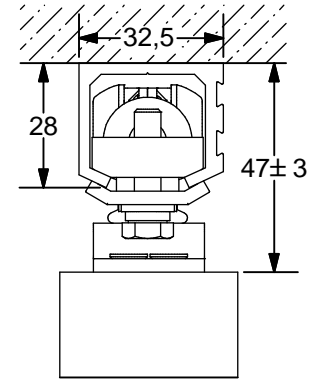

ALU 80 NEO

Wandmontage Wall mounting

Deckenmontage Ceiling mounting

- a  2x
- b  2x
- c  2x
- d  1x
- e  8x
- f  8x
- g  2x
- h  2x
- Optional  1x

	e 	g 	h 
1650 mm	4x	4x	4x
2000 mm	5x	5x	5x
2500 mm	6x	6x	6x
3000 mm	7x	7x	7x